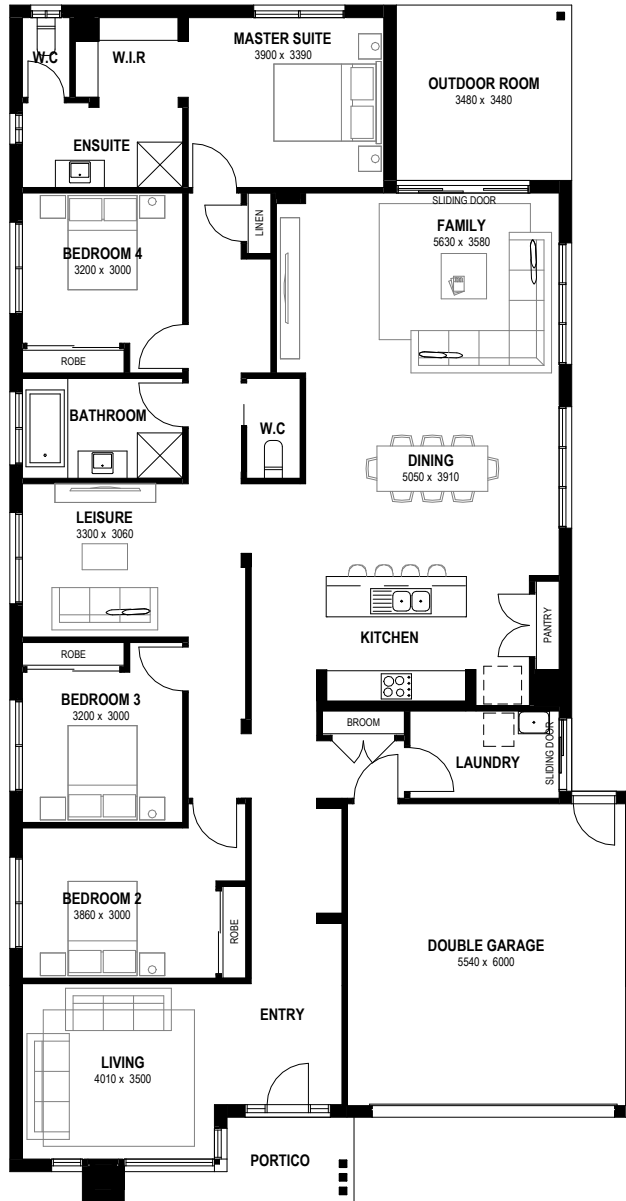

# LLOYD 29MR

HOUSE AREA	211.26 m <sup>2</sup>	(22.74 SQ's)		
OUTDOOR ROOM	11.69 m <sup>2</sup>	(1.26 SQ's)		
PORTICO	5.96 m <sup>2</sup>	(0.64 SQ's)	TOTAL LENGTH:	23.75 m
GARAGE	36.33 m <sup>2</sup>	(3.91 SQ's)	TOTAL WIDTH:	12.47 m
<b>TOTAL AREA</b>	<b>265.23 m<sup>2</sup></b>	<b>(28.55 SQ's)</b>		