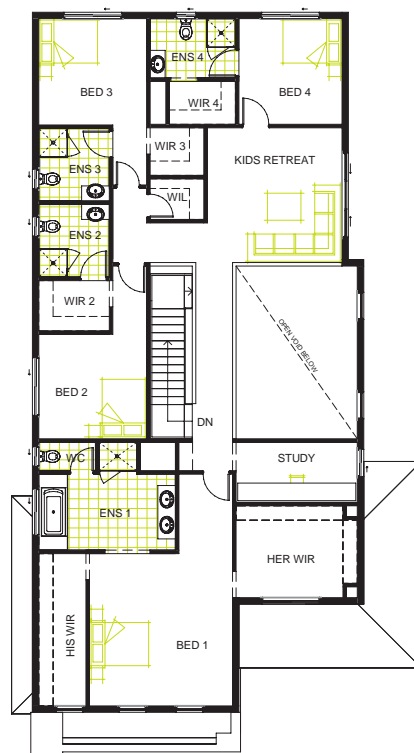

LONG ISLAND HOMES

HAMPTON 490

On Display at  **WOODLEA**

LIVING AREAS

Living:	6280 x 5400 mm
Meals:	4630 x 6710 mm
Theatre:	4130 x 4260 mm
Casual Living:	3120 x 6770 mm

BEDROOMS

Bedroom 1:	7280 x 4500 mm
Bedroom 2:	3290 x 3400 mm
Bedroom 3:	5230 x 3400 mm
Bedroom 4:	3350 x 3250 mm
Guest Bedroom:	3640 x 3400 mm

DIMENSIONS

External Length:	23.37 m
External Width:	12.84 m
Min Block Width:	14.00 m
Total:	455.64 sqm/49.05 sqs

Phone: 1800 604 011
www.longislandhomes.com.au