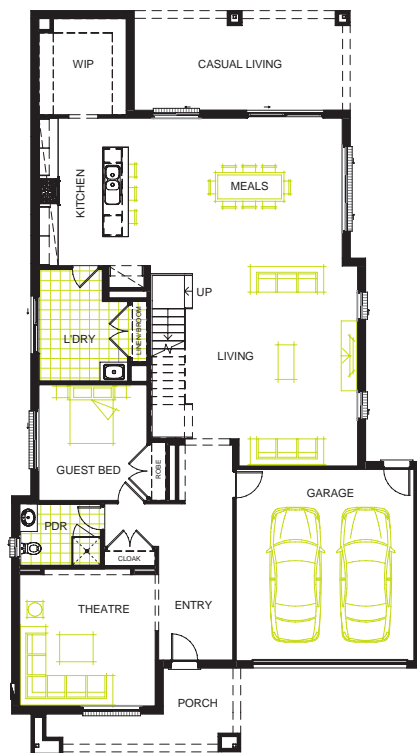

LONG ISLAND HOMES

HAMPTON 490

On Display at  **WOODLEA**

LIVING AREAS

Living:	6280 x 5400 mm
Meals:	4630 x 6710 mm
Theatre:	4130 x 4260 mm
Casual Living:	3120 x 6770 mm

BEDROOMS

Bedroom 1:	7280 x 4500 mm
Bedroom 2:	3290 x 3400 mm
Bedroom 3:	5230 x 3400 mm
Bedroom 4:	3350 x 3250 mm
Guest Bedroom:	3640 x 3400 mm

DIMENSIONS

External Length:	23.37 m
External Width:	12.84 m
Min Block Width:	14.00 m
Total:	455.64 sqm/49.05 sqs

Phone: 1800 604 011
www.longislandhomes.com.au